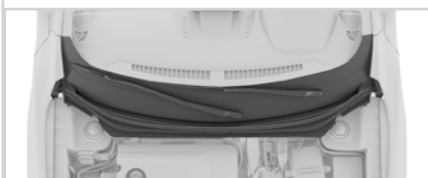

GRELHA DA CHURRASQUEIRA

KIT C/ 7PCS

GKPA1111003

- March (12/20)

KIT C/ 7PCS

GKPA1111004

- Grand Livina (10/14)
- Livina (10/14)
- Tiida (08/13)
- Tiida Sedan (11/13)