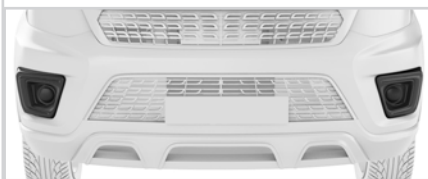

FAROL DE MILHA [PAR]

KIT C/ 20PCS

GKPF 013

- Kicks (21/23)