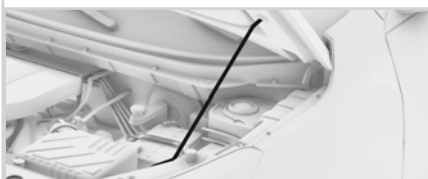

KIT C/ 7PCS

GKPA1111003

- March (12/20)

KIT C/ 7PCS

GKPA1111004

- Grand Livina (10/14)
- Livina (10/14)
- Tiida (08/13)
- Tiida Sedan (11/13)

HASTE DA VARETA DO CAPÔ

KIT C/ 2PCS