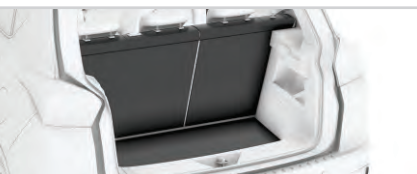

REVESTIMENTO DO PORTA-MALAS

GKPA0814002
Para os 2 Lados
• Hb20 (20/23) • Hb20X (20/22)
KIT C/ 22PCS

GKPA0814004
Para os 2 Lados
• Creta (19/22)
KIT C/ 24PCS