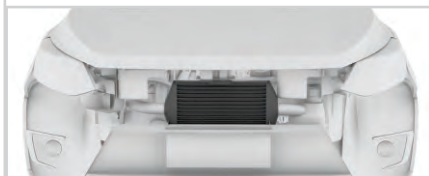

DEFLETOR INFERIOR DO RADIADOR

KIT C/ 5PCS

GKPA0719001

Defletor Inferior
• Renegade (16/23)

KIT C/ 14PCS

GKPA0719002

Defletor Superior
• Compass (22/23)