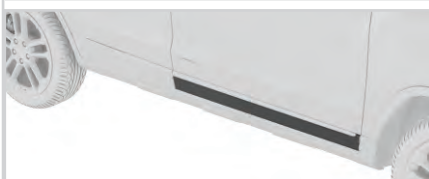

MOLDURA LATERAL DA PORTA DIANTEIRA

GKPA0805001
• Hb20X (13/15) • Hb20X (16/19)

KIT C/ 10PCS