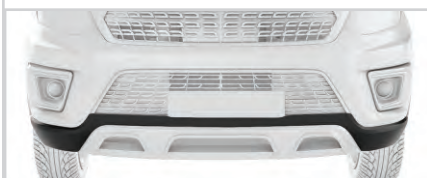

JEEP

SPOILER DIANTEIRO

KIT C/ 16PCS

GKPA0705003

• Renegade (16/23)