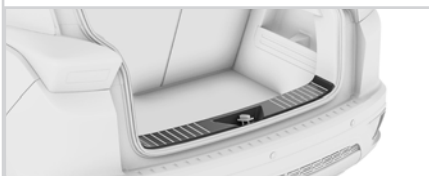

SOLEIRA DO PORTA-MALAS

GKPA1114001
• Kicks (17/23)
KIT C/ 8PCS