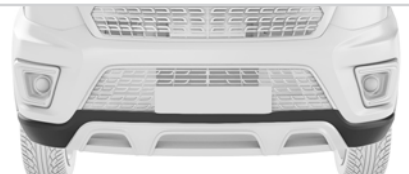

SPOILER DIANTEIRO

KIT C/ 9PCS

GKPA0305001

• Ka Hatch (15/21)
• Ka Sedan (15/21)