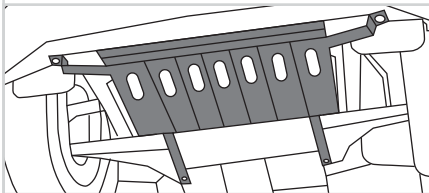

PROTECTOR DE CÁRTER

GKPA0813001
• Creta (19/22)
Kit C/ 20PCS